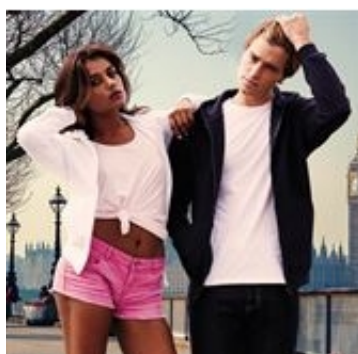

Sizes.

Adult: S 34/36" M 38/40" L 42/44" XL 46/48" 2XL 50/52"

JH050 Zoodie

Full zip hoodie with a covered main zip. Self fabric with twin needle stitching detailing and double fabric hood with self coloured cords (*adult sizes only*) and kangaroo pouch pocket. Right hand side pocket has small hidden opening for ear phone cord feed and hidden ear phone loops. Ribbed cuff and hem and self coloured twill tape puller.

Washing Instructions

Machine wash 30°. Do not bleach. Tumble dry low heat. Low iron. Do not dry clean.

Fabric

80% Cotton, 20% Polyester Weight 280gsm

Sizes.

Adults: S 36" M 40" L 44" XL 48" 2XL 52"

Junior: 3/4 26", 5/6 28", 7/8 30", 9/11 32", 12/13 34"

Arctic White	Fire Red	Hawaiian Blue
Kelly Green	Purple	Oxford Navy
Heather Grey	Hot Pink	Jet Black
Sapphire Blue	New French Navy